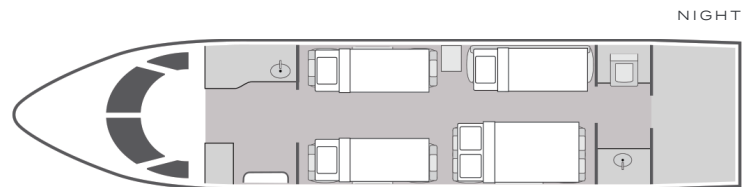

AIRCRAFT

PASSENGERS

RANGE

**CHALLENGER 604**

**13**

**CONTINENTAL**

- Spacious 2022 interior with 4 forward club seats, aft 4-place conference group and 4-place divan
- Complimentary 4G domestic Wi-Fi
- Dual widescreen cabin monitors with Blu-ray and Airshow with Gogo Vision service
- Forward galley with microwave and coffee maker
- Aft lavatory
- Cabin accessible baggage

Range	3,824 NM
Lavatories	1
Sleeps	6
Baggage	115 ft <sup>3</sup>
Cabin H/L/W	6'1" x 28'4" x 8'2"