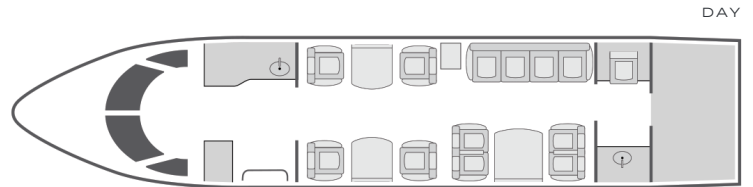

AIRCRAFT

PASSENGERS

RANGE

**CHALLENGER 604**

**13**

**CONTINENTAL**

- Spacious 2022 interior with 4 forward club seats, aft 4-place conference group and 4-place divan
- Complimentary 4G domestic Wi-Fi
- Dual widescreen cabin monitors with Blu-ray and Airshow with Gogo Vision service
- Forward galley with microwave and coffee maker
- Aft lavatory
- Cabin accessible baggage

Range	3,824 NM
Lavatories	1
Sleeps	6
Baggage	115 ft <sup>3</sup>
Cabin H/L/W	6'1" x 28'4" x 8'2"