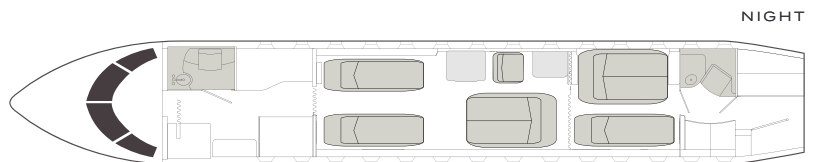

# VISTA

AIRCRAFT

PASSENGERS

RANGE

**CHALLENGER 850**

**14**

**CONTINENTAL**

- 14 passenger seating
- Equipped with Wi-Fi
- DVD and CD player
- Airshow
- Forward galley with oven, ice drawer and coffee maker
- Satellite phone system
- Sleeps up to 7 passengers
- 2 lavatories