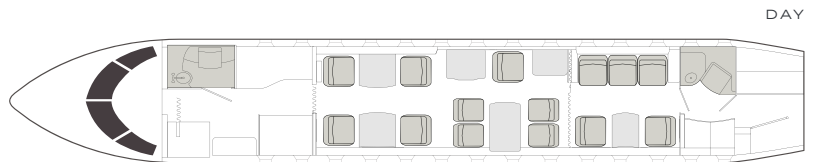

# VISTA

AIRCRAFT

PASSENGERS

RANGE

**CHALLENGER 850**

**14**

**CONTINENTAL**

- 14 passenger seating
- Equipped with Wi-Fi
- DVD and CD player
- Airshow
- Forward galley with oven, ice drawer and coffee maker
- Satellite phone system
- Sleeps up to 7 passengers
- 2 lavatories