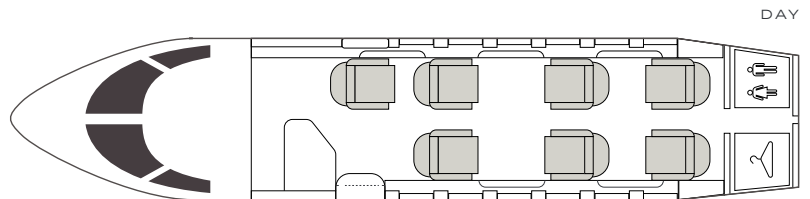

# VISTA

AIRCRAFT

PASSENGERS

RANGE

**CITATION V ULTRA**

**7**

**SHORT**

- 7 all-leather club seats
- Pull-out executive tables
- Complimentary snacks, beverages, and spirits
- On-board restroom

Range	1450 NM
Maximum cruise speed	65 ft <sup>3</sup>
Cabin H/L/W	4'6" x 16'7" x 4'8"