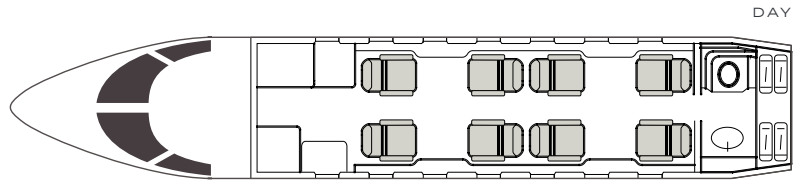

AIRCRAFT

PASSENGERS

RANGE

**CITATION X**

**8**

**SHORT**

- Complimentary Wi-Fi
- 8 all-leather club seats
- Cabin sound system
- Fully stocked galley
- Complimentary snacks, beverages, and spirits
- Microwave
- Coffee and hot water dispenser
- DVD and CD player
- High-definition TV screens
- Dedicated air show
- On-board restroom