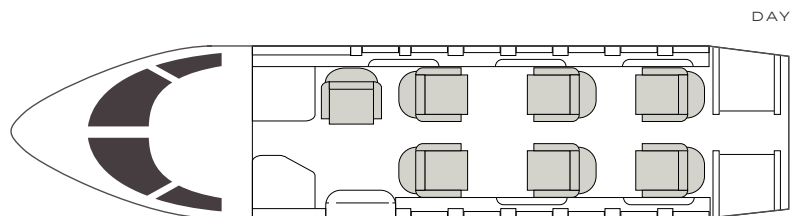

VISTA

AIRCRAFT

PASSENGERS

RANGE

CITATION XL

7

SHORT

- 6 single pedestal-mounted executive seats that slide, swivel, and recline
- Forward galley
- Pull-out executive tables
- Closet
- Full enclosed lav
- Seat rails to adjust legroom
- Auxiliary power outlets

Range	1721 NM
Maximum cruise speed	90 ft ³
Cabin H/L/W	5'8" x 18'6" x 5'5"