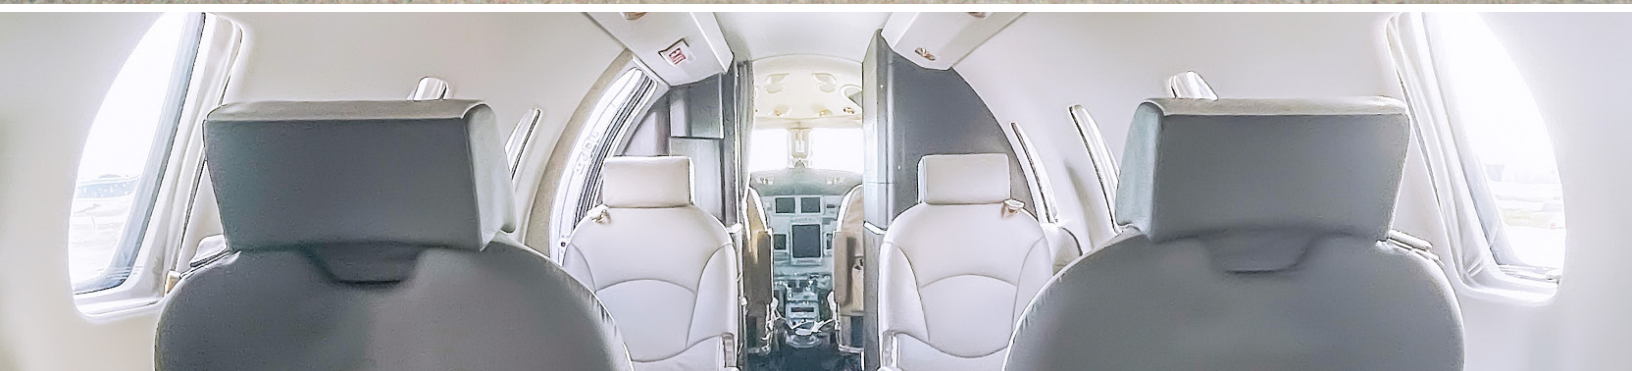

VISTA

AIRCRAFT

PASSENGERS

RANGE

CITATION XL

7

SHORT

- 6 single pedestal-mounted executive seats that slide, swivel, and recline
- Forward galley
- Pull-out executive tables
- Closet
- Full enclosed lav
- Seat rails to adjust legroom
- Auxiliary power outlets

Range	1721 NM
Maximum cruise speed	90 ft ³
Cabin H/L/W	5'8" x 18'6" x 5'5"