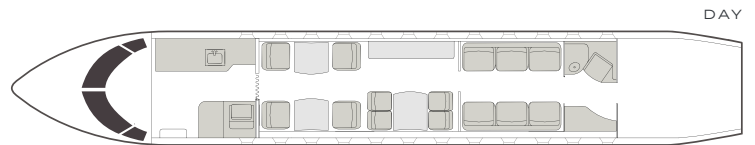

VISTA

AIRCRAFT

PASSENGERS

RANGE

FALCON 7X

12

GLOBAL

- Passenger capacity: 12
- Daytime arrangement: 4 single seats, conference group with 4 single seats, 2 divans with 3 seats
- Nighttime arrangement: 4 single beds, 1 double bed
- Galley incl. microwave, convection oven, fridge & chiller
- Fully enclosed pocket door to separate the cabin into two parts
- Refreshment center
- Fully enclosed aft and forward lavatories

INTERIOR CONFIGURATION MAY DIFFER BY AIRCRAFT TAIL

Range	5,950 NM
Maximum cruise speed	502 kt
Sleeps	6
Baggage	155 ft ³
Cabin H/L/W	6'2" x 39'7" x 7'8"