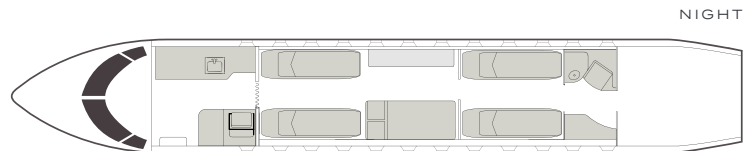

VISTA

AIRCRAFT

PASSENGERS

RANGE

FALCON 7X

12

GLOBAL

- Passenger capacity: 12
- Daytime arrangement: 4 single seats, conference group with 4 single seats, 2 divans with 3 seats
- Nighttime arrangement: 4 single beds, 1 double bed
- Galley incl. microwave, convection oven, fridge & chiller
- Fully enclosed pocket door to separate the cabin into two parts
- Refreshment center
- Fully enclosed aft and forward lavatories

INTERIOR CONFIGURATION MAY DIFFER BY AIRCRAFT TAIL

Range	5,950 NM
Maximum cruise speed	502 kt
Sleeps	6
Baggage	155 ft ³
Cabin H/L/W	6'2" x 39'7" x 7'8"