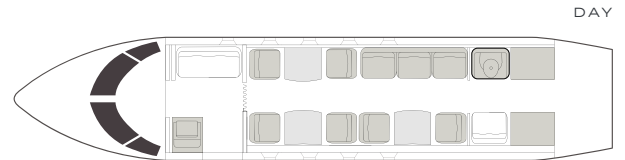

VISTA

AIRCRAFT

PASSENGERS

RANGE

LEGACY 500

9

CONTINENTAL

- Passenger capacity: 9
- Daytime arrangement: 6 single seats, 1 divan with 3 seats
- Microwave and convection oven/fridge
- Refreshment center
- Fully enclosed lavatory
- SAT phones
- Media player and Blu-ray player
- iPhone and PC Interface
- FWD monitor

INTERIOR CONFIGURATION MAY DIFFER BY AIRCRAFT TAIL

Range	3,125 NM
Maximum cruise speed	466 kt
Sleeps	1
Baggage	155 ft ³
Cabin H/L/W	6' x 27'3" x 6'8"