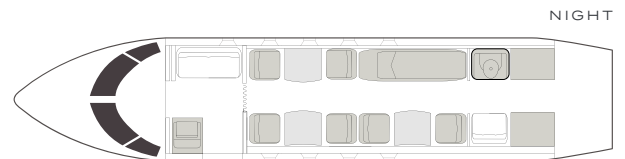

VISTA

AIRCRAFT

PASSENGERS

RANGE

LEGACY 500

9

CONTINENTAL

- Passenger capacity: 9
- Daytime arrangement: 6 single seats, 1 divan with 3 seats
- Microwave and convection oven/fridge
- Refreshment center
- Fully enclosed lavatory
- SAT phones
- Media player and Blu-ray player
- iPhone and PC Interface
- FWD monitor

INTERIOR CONFIGURATION MAY DIFFER BY AIRCRAFT TAIL

Range	3,125 NM
Maximum cruise speed	466 kt
Sleeps	1
Baggage	155 ft ³
Cabin H/L/W	6' x 27'3" x 6'8"