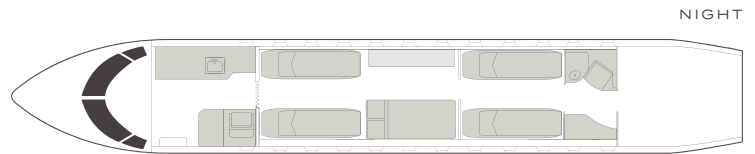

VISTA

AIRCRAFT

PASSENGERS

RANGE

LEGACY 600

13

CONTINENTAL

- Passenger capacity: 13
- Daytime arrangement: 6 single seats, conference group with 4 single seats, 1 divan with 3 seats
- Nighttime arrangement: 4 single beds and 1 double bed
- Galley with microwave, convection oven and fridge
- Refreshment center
- Fully enclosed aft and forward lavatories
- SAT phones
- 2 LCD monitors/premium sound system
- Cabin inflight entertainment and Blu-ray player
- WiFi on board
- iPhone & PC interface

DAY

NIGHT

Range	3,240 NM
Maximum cruise speed	460 kt
Sleeps	6
Baggage	240 ft ³
Cabin H/L/W	6'0" x 42'49" x 6'89"