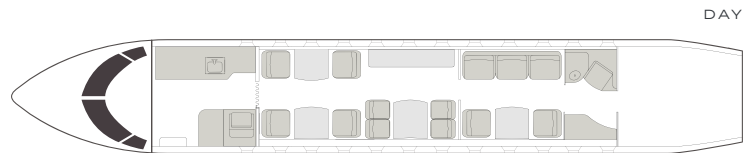

VISTA

AIRCRAFT

PASSENGERS

RANGE

LEGACY 600

13

CONTINENTAL

- Passenger capacity: 13
- Daytime arrangement: 6 single seats, conference group with 4 single seats, 1 divan with 3 seats
- Nighttime arrangement: 4 single beds and 1 double bed
- Galley with microwave, convection oven and fridge
- Refreshment center
- Fully enclosed aft and forward lavatories
- SAT phones
- 2 LCD monitors/premium sound system
- Cabin inflight entertainment and Blu-ray player
- WiFi on board
- iPhone & PC interface

DAY

NIGHT

Range	3,240 NM
Maximum cruise speed	460 kt
Sleeps	6
Baggage	240 ft ³
Cabin H/L/W	6'0" x 42'49" x 6'89"